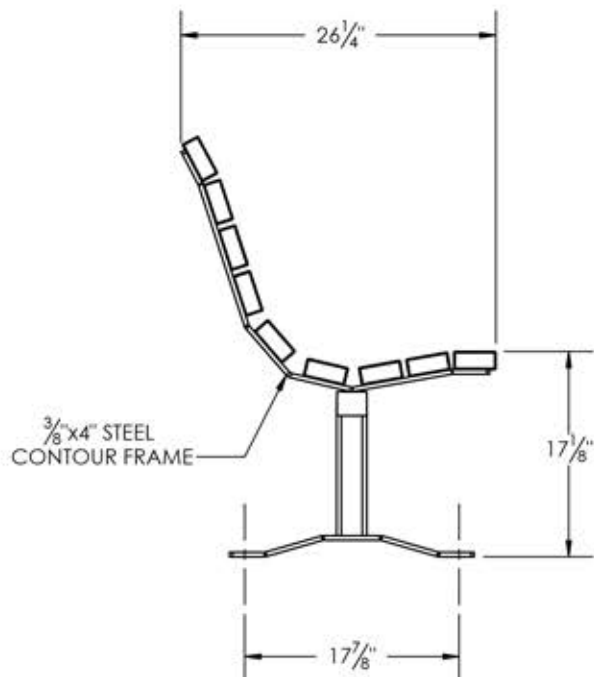

2"x4" PRESSURE TREATED  
No. 1 SOUTHERN YELLOW PINE

**Product: 6' 2x4 Surface Mount Contour Bench**  
**Model: 6CB2SYP**  
**Weight: 160 Lbs**  
**Material: Coated Steel/Treat Yellow Pine**

Sheet 1 of 1	Initials	Date
Drawn by	BGS	6/5/2014