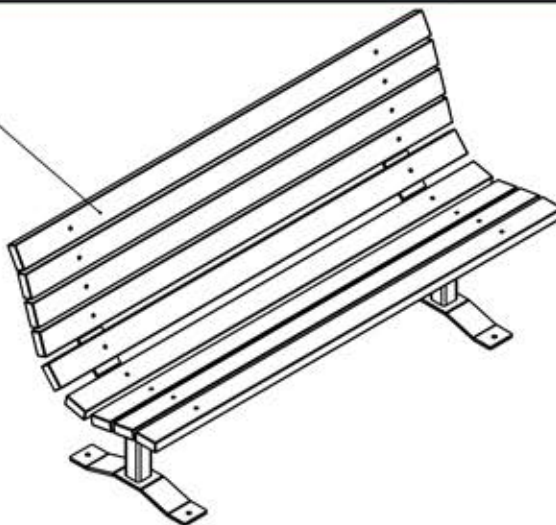

2"x4" PRESSURE TREATED  
No. 1 SOUTHERN YELLOW PINE

**Product: 6' 2x4 Surface Mount Contour Bench**  
**Model: 6CB2SYP**  
**Weight: 160 Lbs**  
**Material: Coated Steel/Treat Yellow Pine**

Sheet 1 of 1	Initials	Date
Drawn by	BGS	6/5/2014