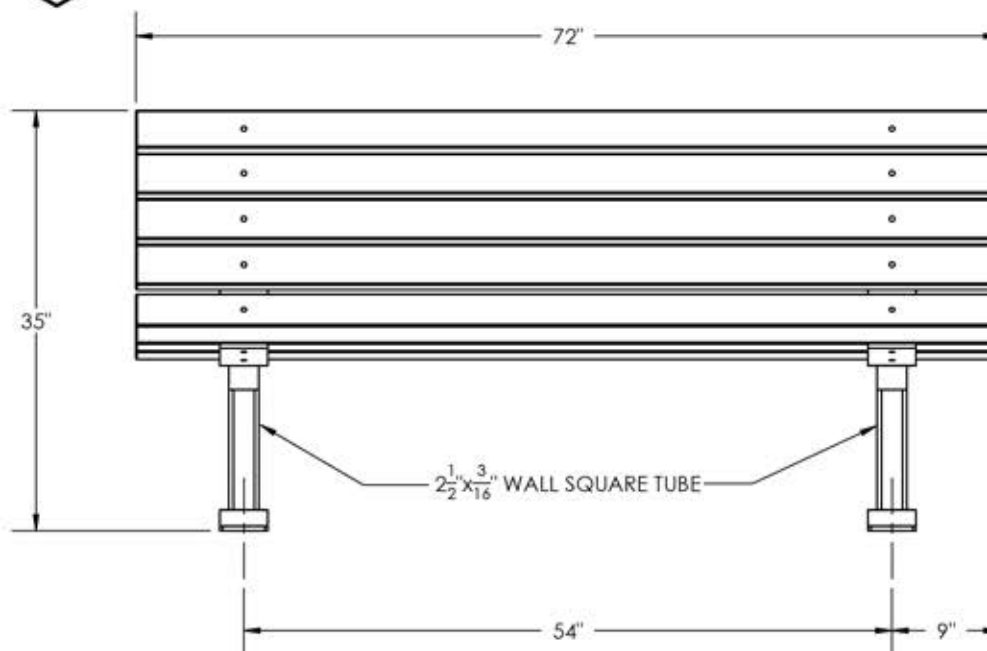

2"x4" PRESSURE TREATED  
No. 1 SOUTHERN YELLOW PINE

**Product: 6' 2x4 Surface Mount Contour Bench**  
**Model: 6CB2SYP**  
**Weight: 160 Lbs**  
**Material: Coated Steel/Treat Yellow Pine**

Sheet 1 of 1	Initials	Date
Drawn by	BGS	6/5/2014